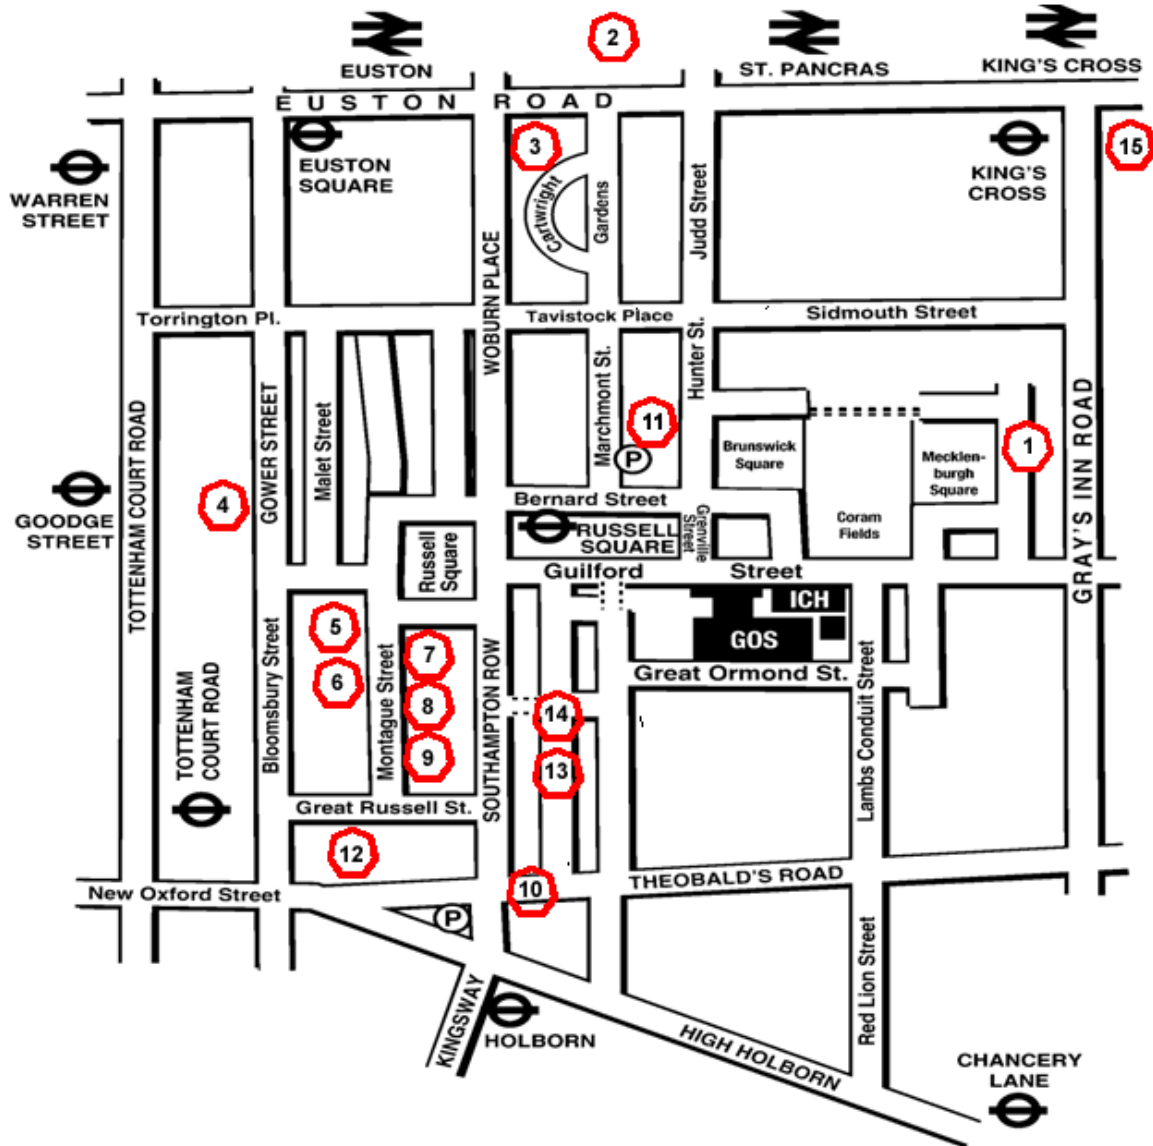

Accommodation

List of Hotels with close proximity to the Institute of Child Health (walking distance between 5-10 minutes).

The Institute of Child cannot accept any liability for your involvement with any of the hotels listed.